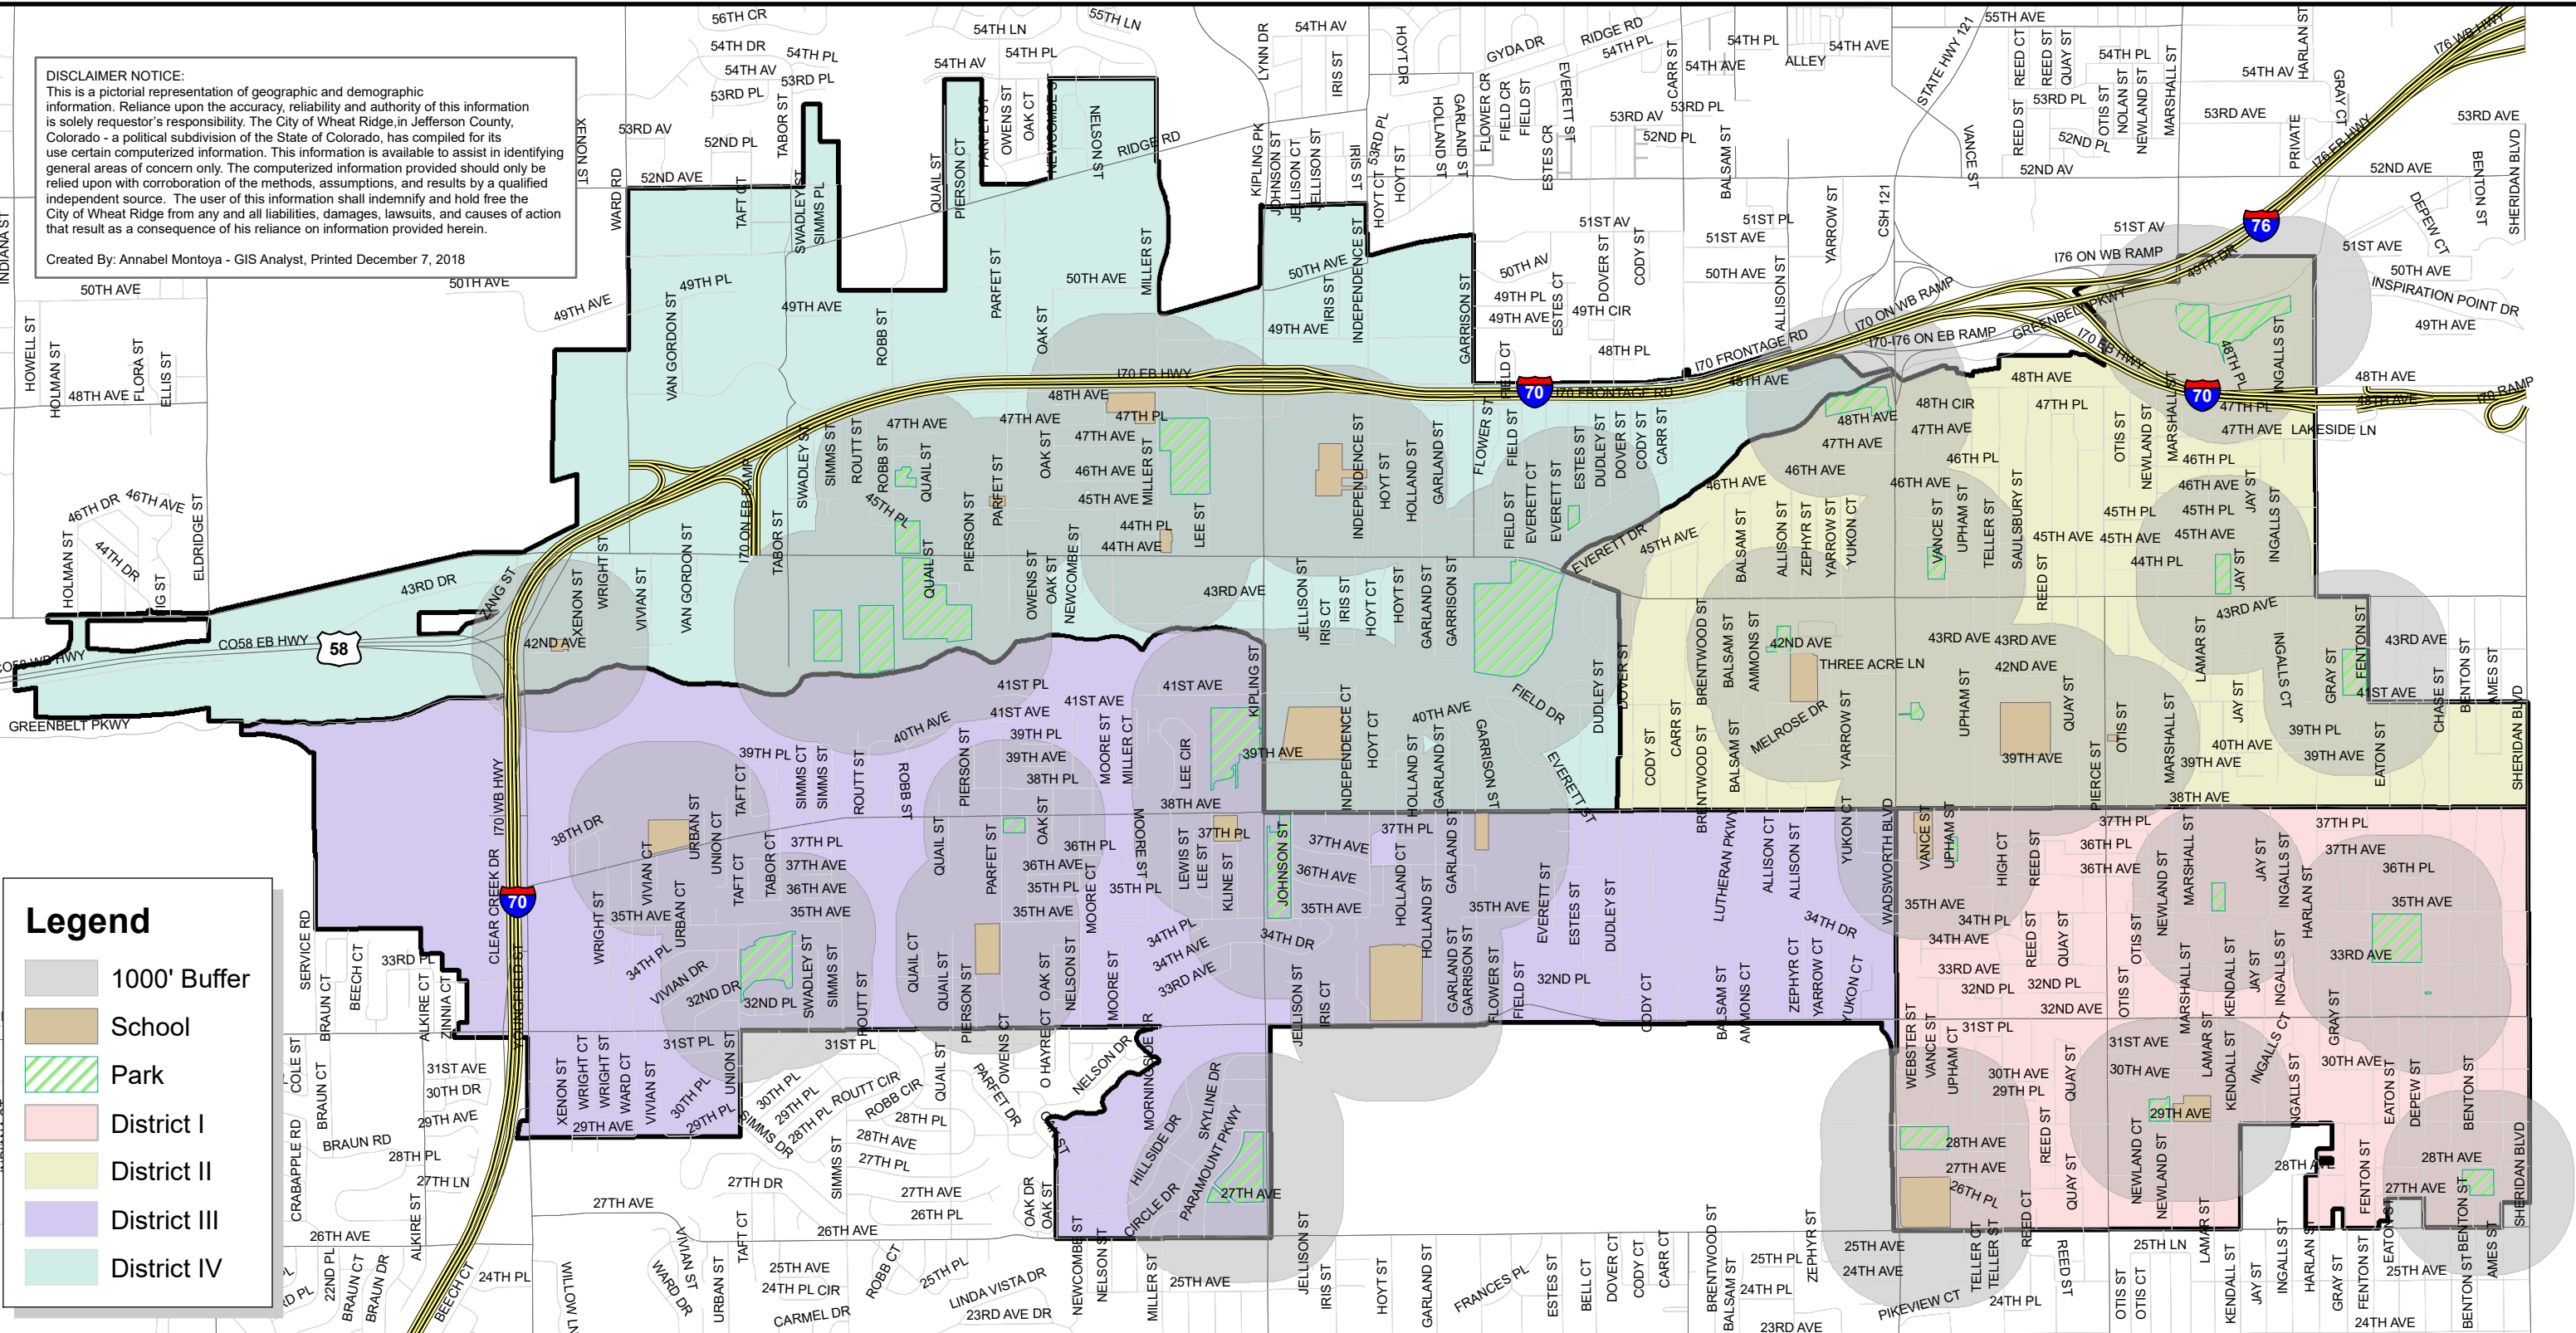

DISCLAIMER NOTICE:
 This is a pictorial representation of geographic and demographic information. Reliance upon the accuracy, reliability and authority of this information is solely requestor's responsibility. The City of Wheat Ridge, in Jefferson County, Colorado - a political subdivision of the State of Colorado, has compiled for its use certain computerized information. This information is available to assist in identifying general areas of concern only. The computerized information provided should only be relied upon with corroboration of the methods, assumptions, and results by a qualified independent source. The user of this information shall indemnify and hold free the City of Wheat Ridge from any and all liabilities, damages, lawsuits, and causes of action that result as a consequence of his reliance on information provided herein.

Created By: Annabel Montoya - GIS Analyst, Printed December 7, 2018

Legend

- 1000' Buffer
- School
- Park
- District I
- District II
- District III
- District IV

City of Wheat Ridge, Colorado
 7500 West 29th Avenue
 Wheat Ridge, CO 80033-8001
 303.234.5900

Tobacco Retail Map 1000 ft Buffer

1:24,000